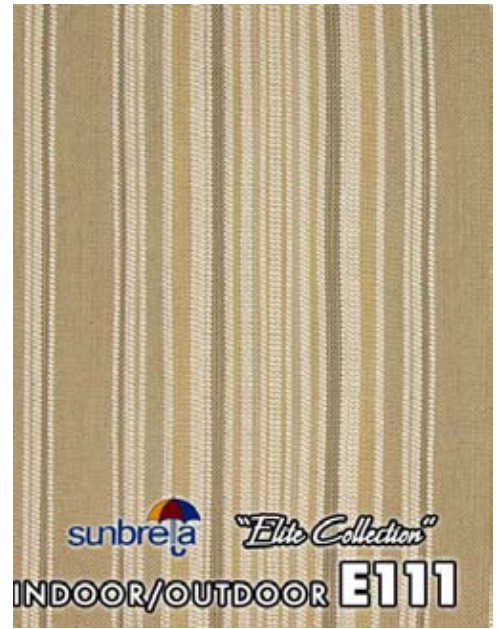

sunbreja *"Elite Collection"*  
INDOOR/OUTDOOR **E106**

sunbreja *"Elite Collection"*  
INDOOR/OUTDOOR **E107**

**Please Note:**

Actual Fabric Color  
may slightly vary  
due to your  
Personal Montior  
Settings.