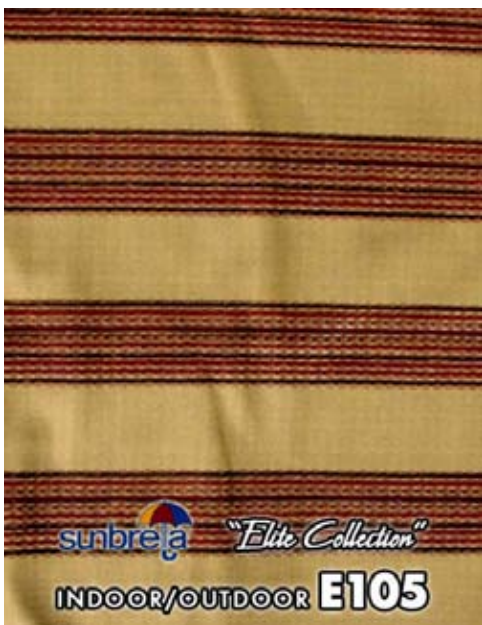

INDOOR/OUTDOOR **99**

sunbreja *"Elite Collection"*
INDOOR/OUTDOOR **E105**