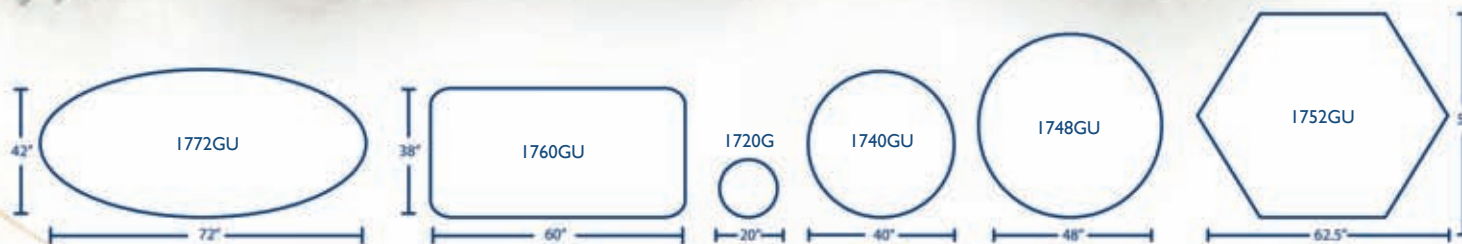

Cay Sal Cabana

Choose Your Table!

GARDEN CLASSICS

Available in White Finish and your choice of White, Brick Green, Yellow and Blue Textaline Fabric.

OUTDOOR SLING