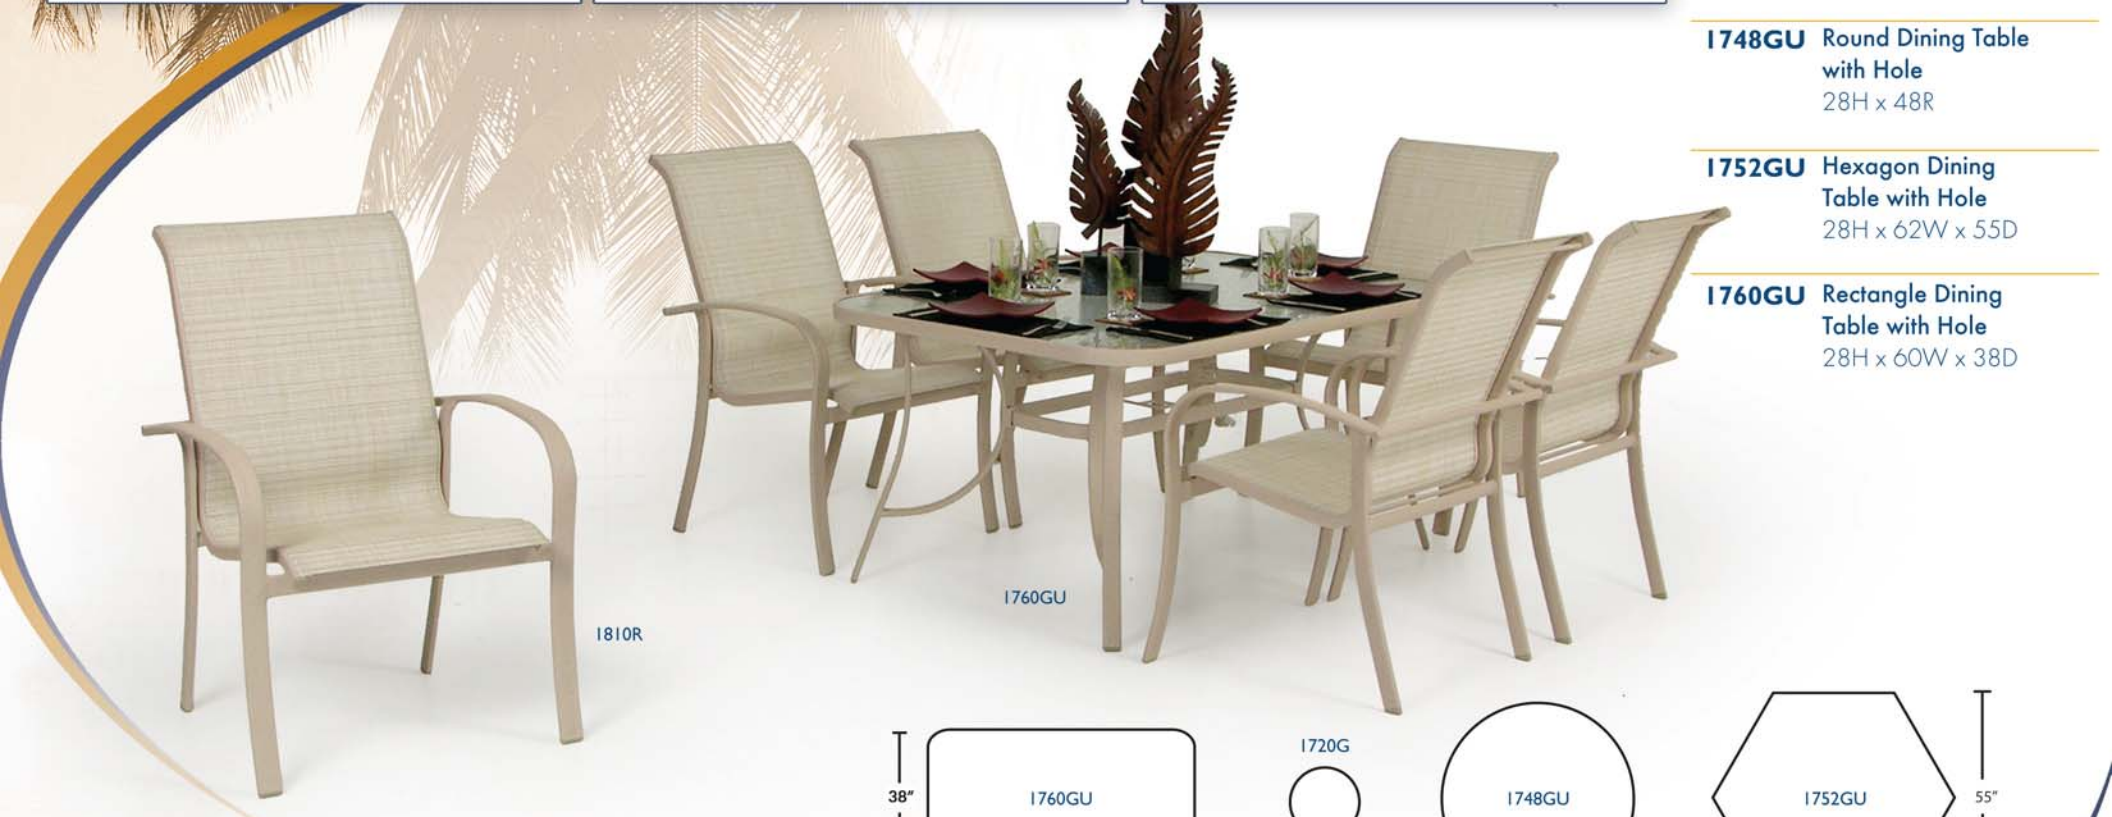

1810R Dining Chair
39H x 27W x 23D

1809 Chaise Lounge
42H x 31W x 60D (flat)

TABLES:

1720G Tea Table
17H x 20R

1748GU Round Dining Table with Hole
28H x 48R

1752GU Hexagon Dining Table with Hole
28H x 62W x 55D

1760GU Rectangle Dining Table with Hole
28H x 60W x 38D

1810R

1760GU

Cay Sal Sling

GARDEN CLASSICS

Available in Pebble Finish and Sling Fabric as Pictured.

OUTDOOR SLING