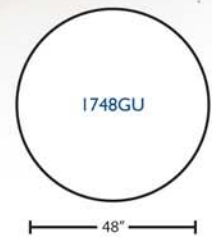

Cay Sal Sling

GARDEN CLASSICS

Available in Pebble Finish and Sling Fabric as Pictured.

OUTDOOR SLING