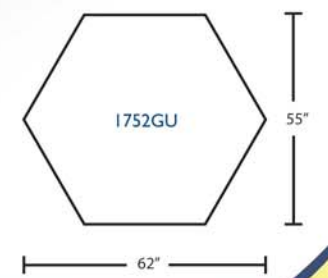

Cay Sal Sling

GARDEN CLASSICS

Available in Pebble Finish and Sling Fabric as Pictured.

OUTDOOR SLING