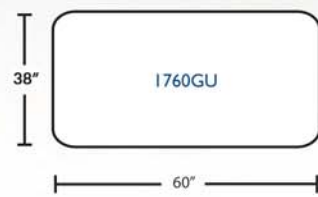

1810R Dining Chair
39H x 27W x 23D

1809 Chaise Lounge
42H x 31W x 60D (flat)

TABLES:

1720G Tea Table
17H x 20R

1748GU Round Dining Table with Hole
28H x 48R

1752GU Hexagon Dining Table with Hole
28H x 62W x 55D

1760GU Rectangle Dining Table with Hole
28H x 60W x 38D

1810R

1760GU

Cay Sal Sling

GARDEN CLASSICS

Available in Pebble Finish and Sling Fabric as Pictured.

OUTDOOR SLING